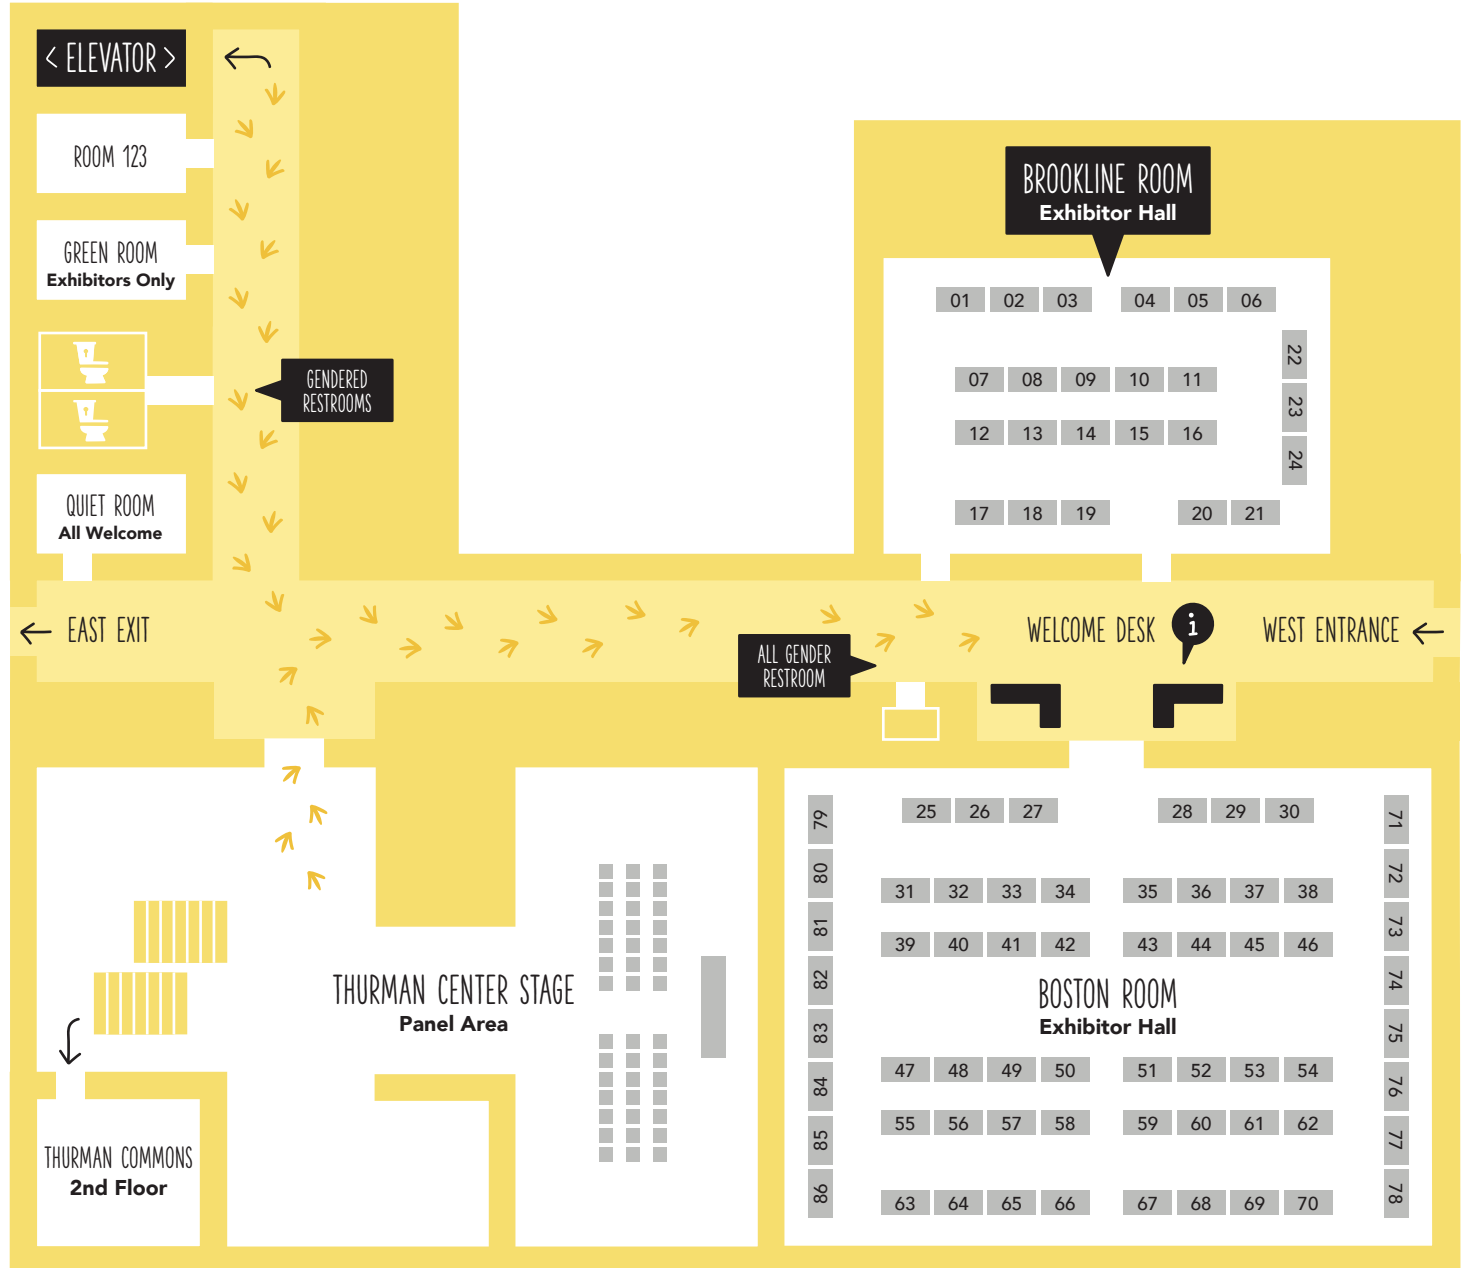

4TH FLOOR WORKSHOP AREA

1ST FLOOR EXHIBIT & PANEL AREA

MICE

FULLER BUILDING | BOSTON UNIVERSITY
OCTOBER 22 + 23, 2022